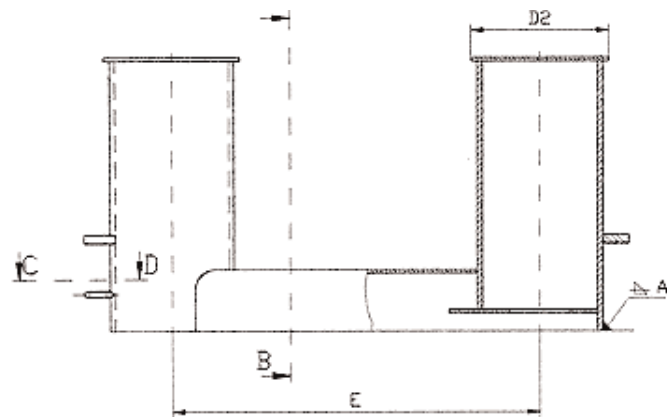

Marine Equipment

D 5-1 **Double Bollard**

Double Bollard DIN 82607

SECTION A - B

MOUNTING SIZE 20+32

STOPPER LUG

Designation of a Double Bollard Size 8:
Double Bollard DIN 82607 - D8
Finish: Shopprimer

Special applications are available on request ▼