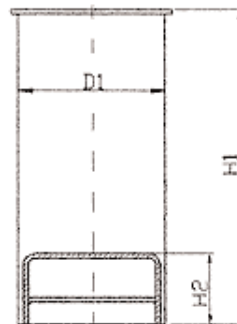

Marine Equipment

D 5-1 **Double Bollard**

Double Bollard DIN 82607

SECTION A - B

MOUNTING SIZE 20+32

STOPPER LUG

Designation of a Double Bollard Size 8:
Double Bollard DIN 82607 - D8
Finish: Shopprimer

Special applications are available on request ▼