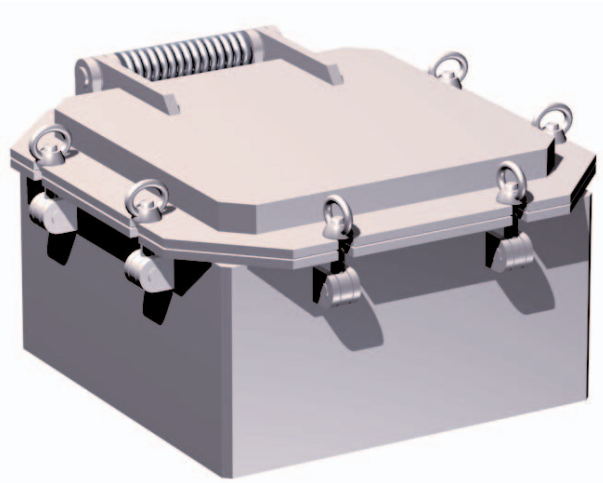

## Marine Equipment

D 7

▷ Hatches, Escape Hatches, Vent Caps, Mushroom Caps

▷ Hatches, Escape Hatches, Vent Caps, Mushroom Caps

EMSTEC is providing a wide range of escape hatches, store hatches, funnel hatches, etc in accordance to DIN 83414 or any other given specification.